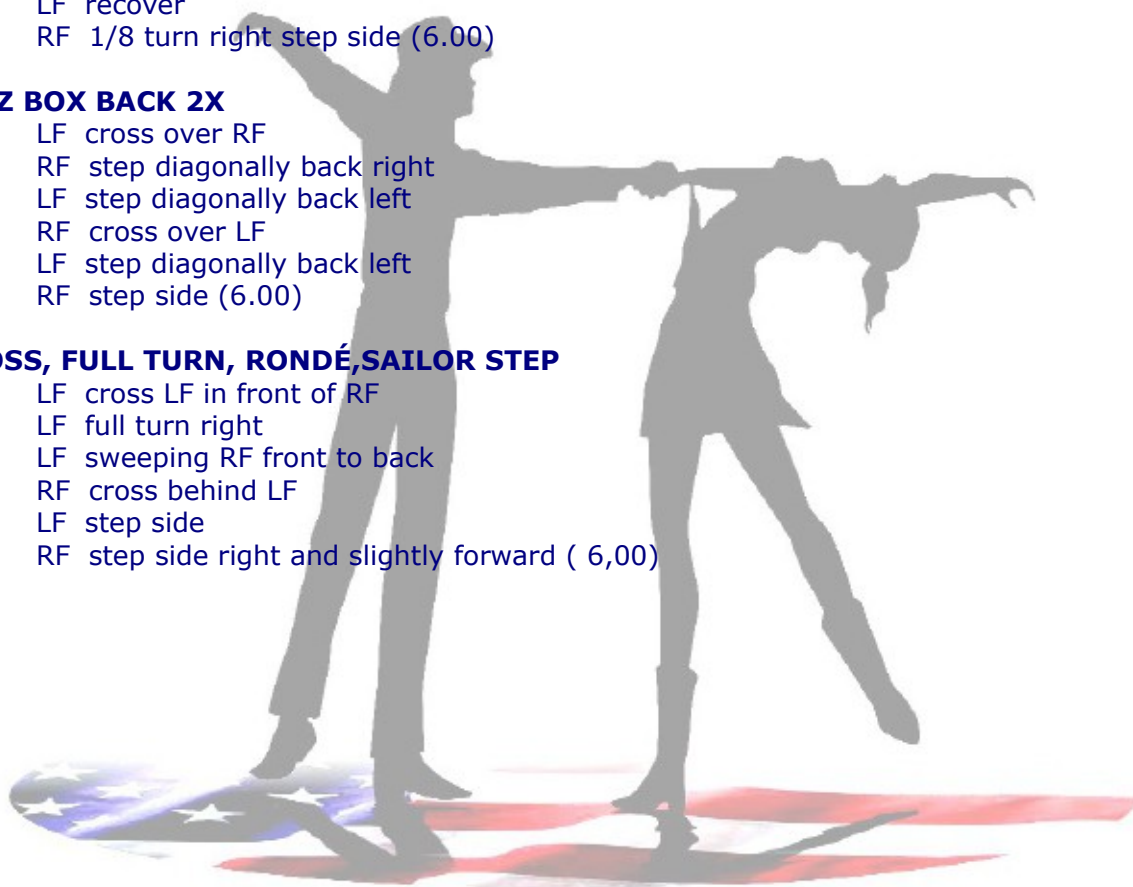

CountryFun

CATHY MERIOT - OLIVIER AMEL / LINE DANCE / TEACHERS

www.countryfun.fr

¼ TURN STEP, ¼ TURN SIDE, ½ TURN SIDE, ROCK, RECOVER, SIDE

- 31 LF ¼ turn left step forward (9.00)
- 32 RF ¼ turn left step side (12.00)
- 33 LF ½ turn left step side (6.00)
- 34 RF 1/8 turn left rock forward (4.30)
- 35 LF recover
- 36 RF 1/8 turn right step side (6.00)

JAZZ BOX BACK 2X

- 37 LF cross over RF
- 38 RF step diagonally back right
- 39 LF step diagonally back left
- 40 RF cross over LF
- 41 LF step diagonally back left
- 42 RF step side (6.00)

CROSS, FULL TURN, RONDÉ, SAILOR STEP

- 43 LF cross LF in front of RF
- 44 LF full turn right
- 45 LF sweeping RF front to back
- 46 RF cross behind LF
- 47 LF step side
- 48 RF step side right and slightly forward (6,00)

Have Fun and Dance

CountryFun & LineFun-Team, 106 I Chemin des jardins 83920 LA MOTTE EN PROVENCE